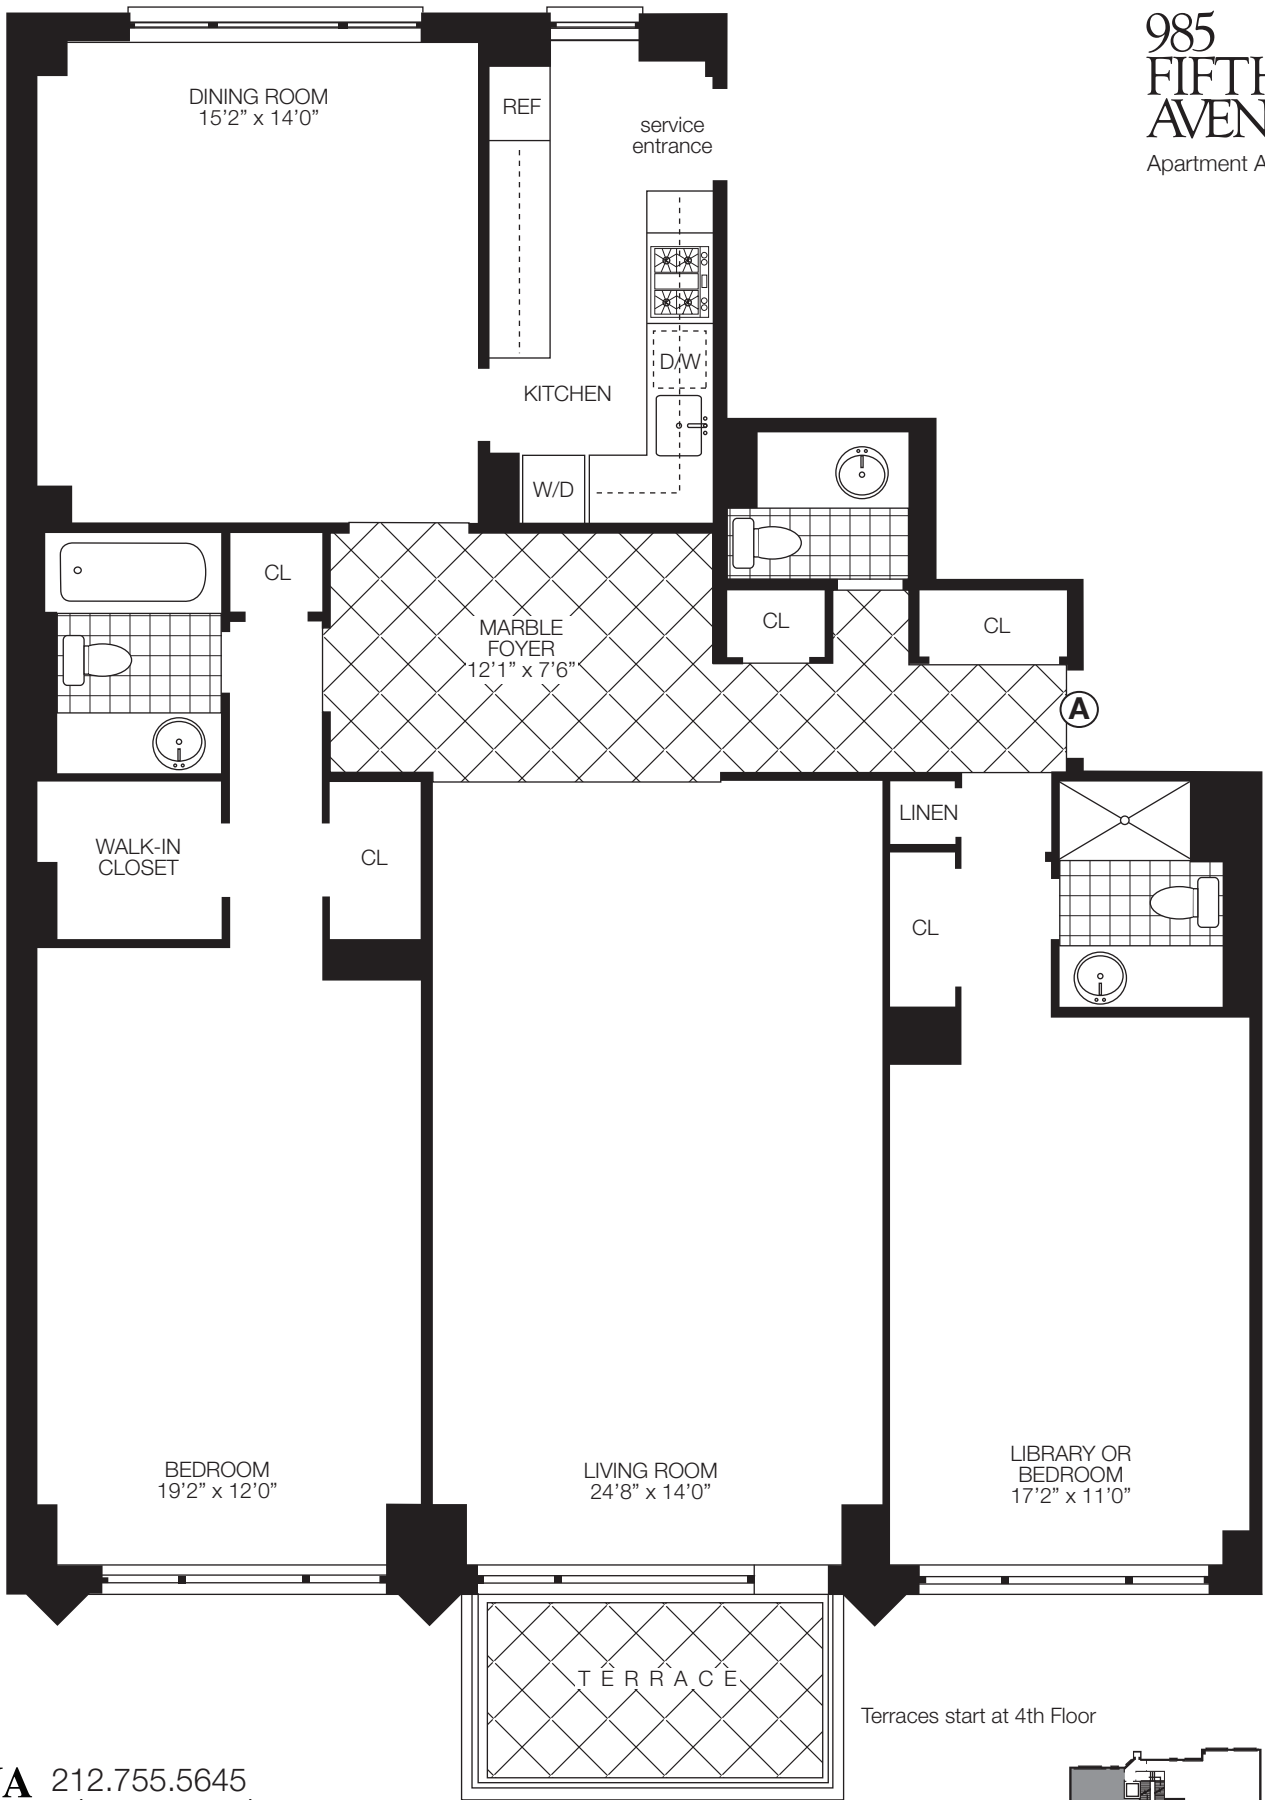

985
FIFTH
AVENUE
Apartment A

Terraces start at 4th Floor

212.755.5645
urbanaproperties.com

The unit layout, square footage and dimensions are approximate and subject to normal construction variances and tolerances. Square footage exceeds usable floor area. Apartments may vary in layout and equipment.

CENTRAL PARK