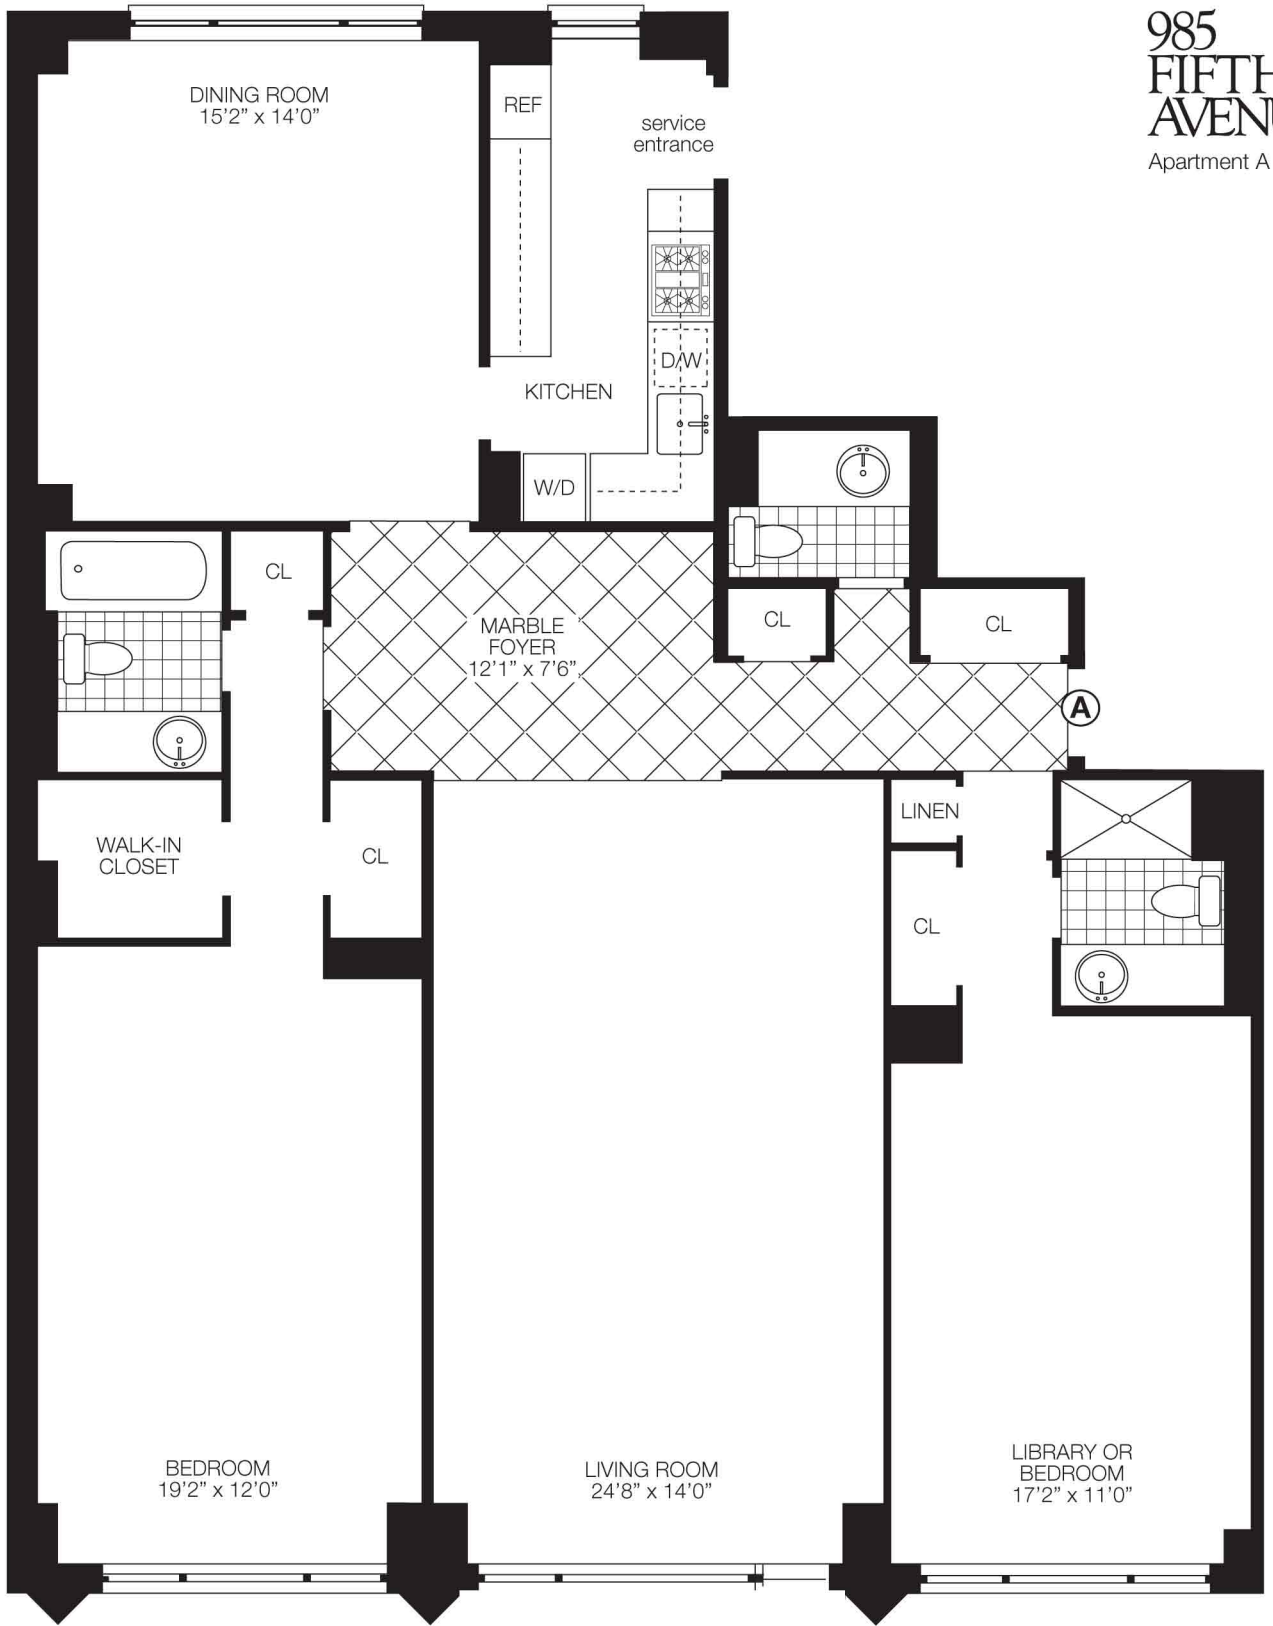

985 FIFTH AVENUE

Apartment A

URBANA Properties 212.755.5645
urbanaproperties.com

Terraces start at 4th Floor

The unit layout, square footage and dimensions are approximate and subject to normal construction variances and tolerances. Square footage exceeds usable floor area. Apartments may vary in layout and equipment.

CENTRAL PARK