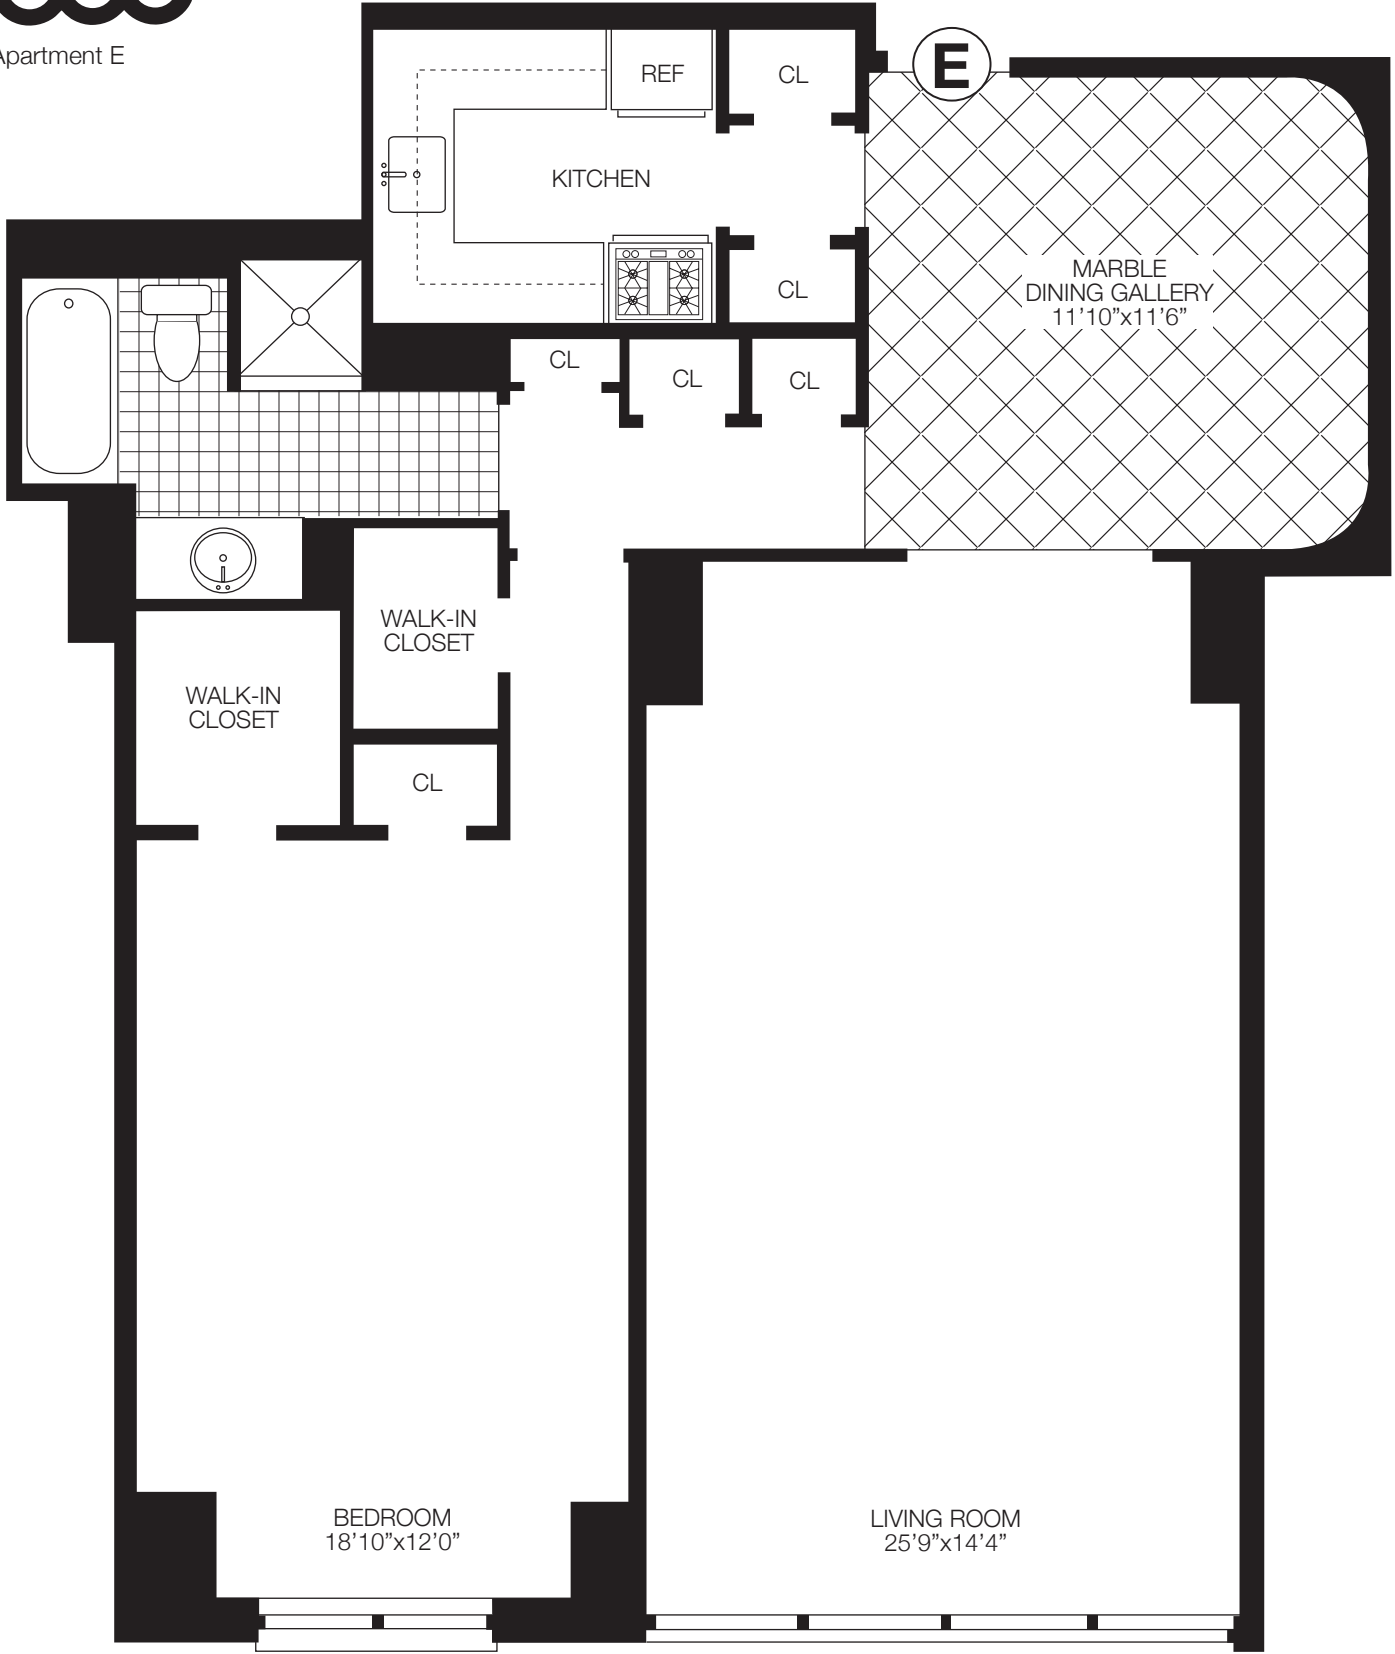

Apartment E

urbanaproperties.com

FIFTH AVENUE / CENTRAL PARK

The unit layout, square footage and dimensions are approximate and subject to normal construction variances and tolerances. Square footage exceeds usable floor area. Apartments may vary in layout and equipment.