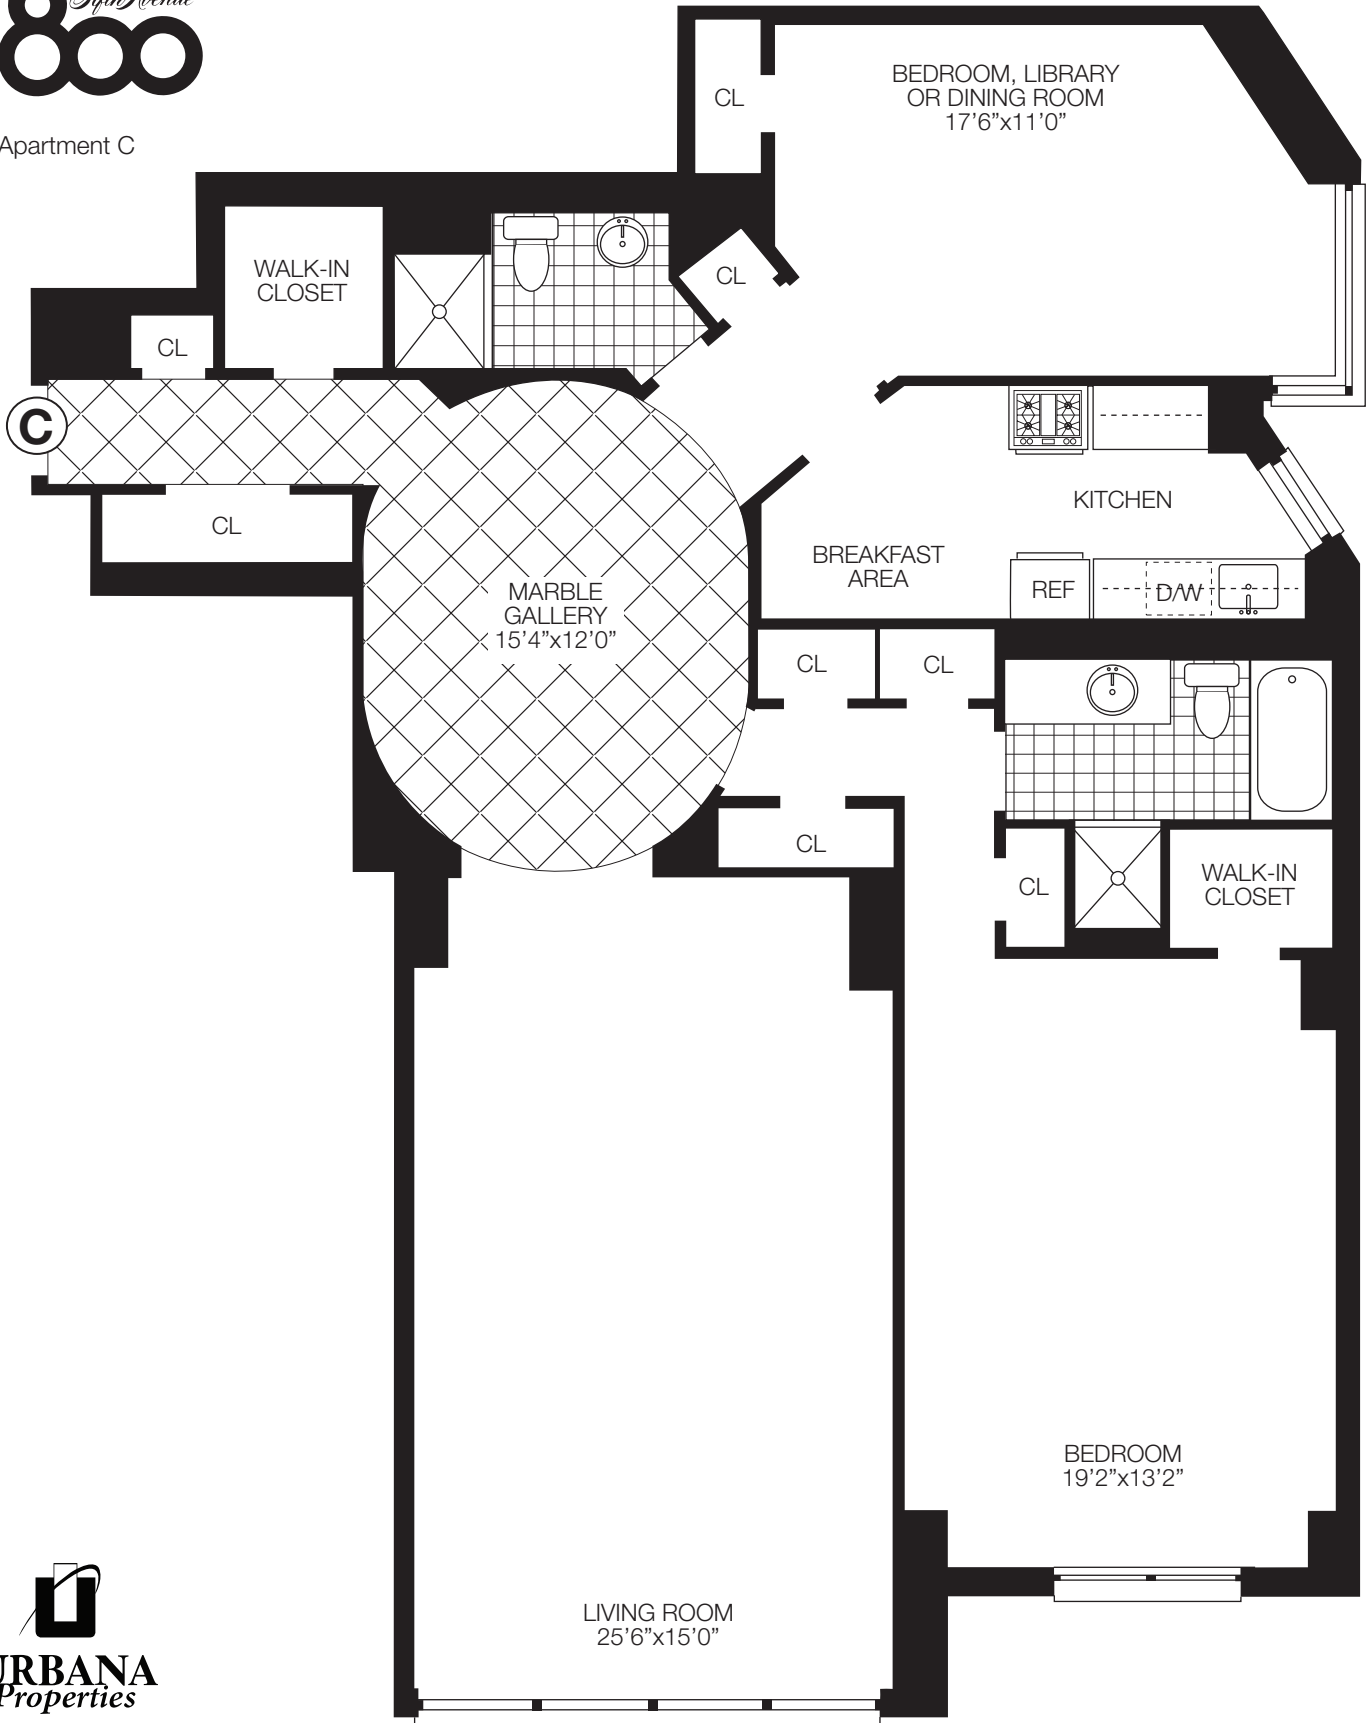

Apartment C

EAST 61ST STREET

212.755.5645
urbanaproperties.com

The unit layout, square footage and dimensions are approximate and subject to normal construction variances and tolerances. Square footage exceeds usable floor area. Apartments may vary in layout and equipment.