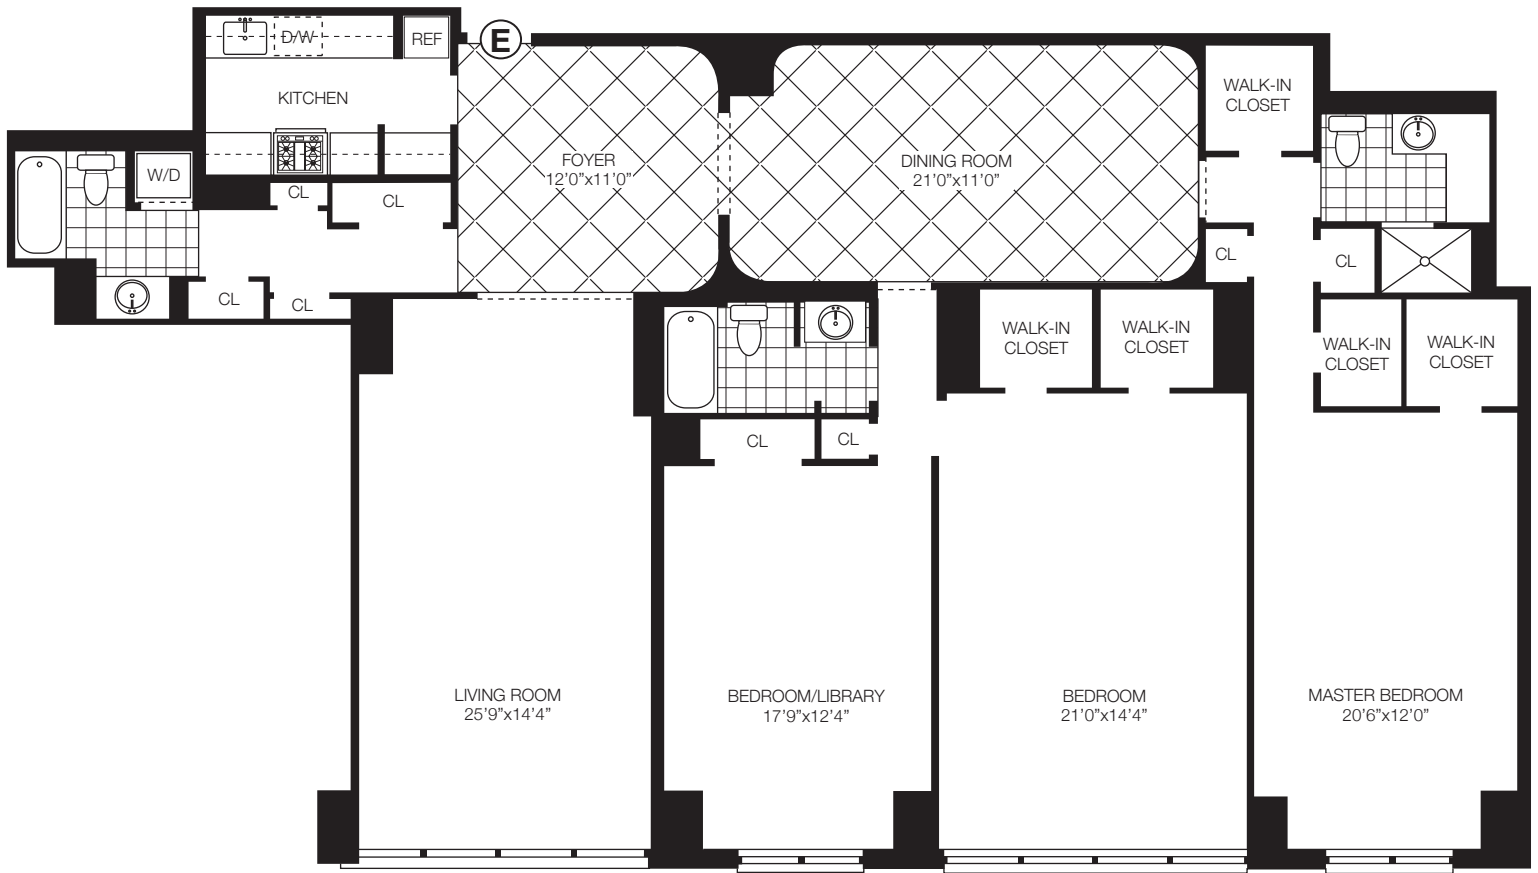

Apartment 22ESP

FIFTH AVENUE / CENTRAL PARK

urbanaproperties.com

The unit layout, square footage and dimensions are approximate and subject to normal construction variances and tolerances. Square footage exceeds usable floor area. Apartments may vary in layout and equipment.