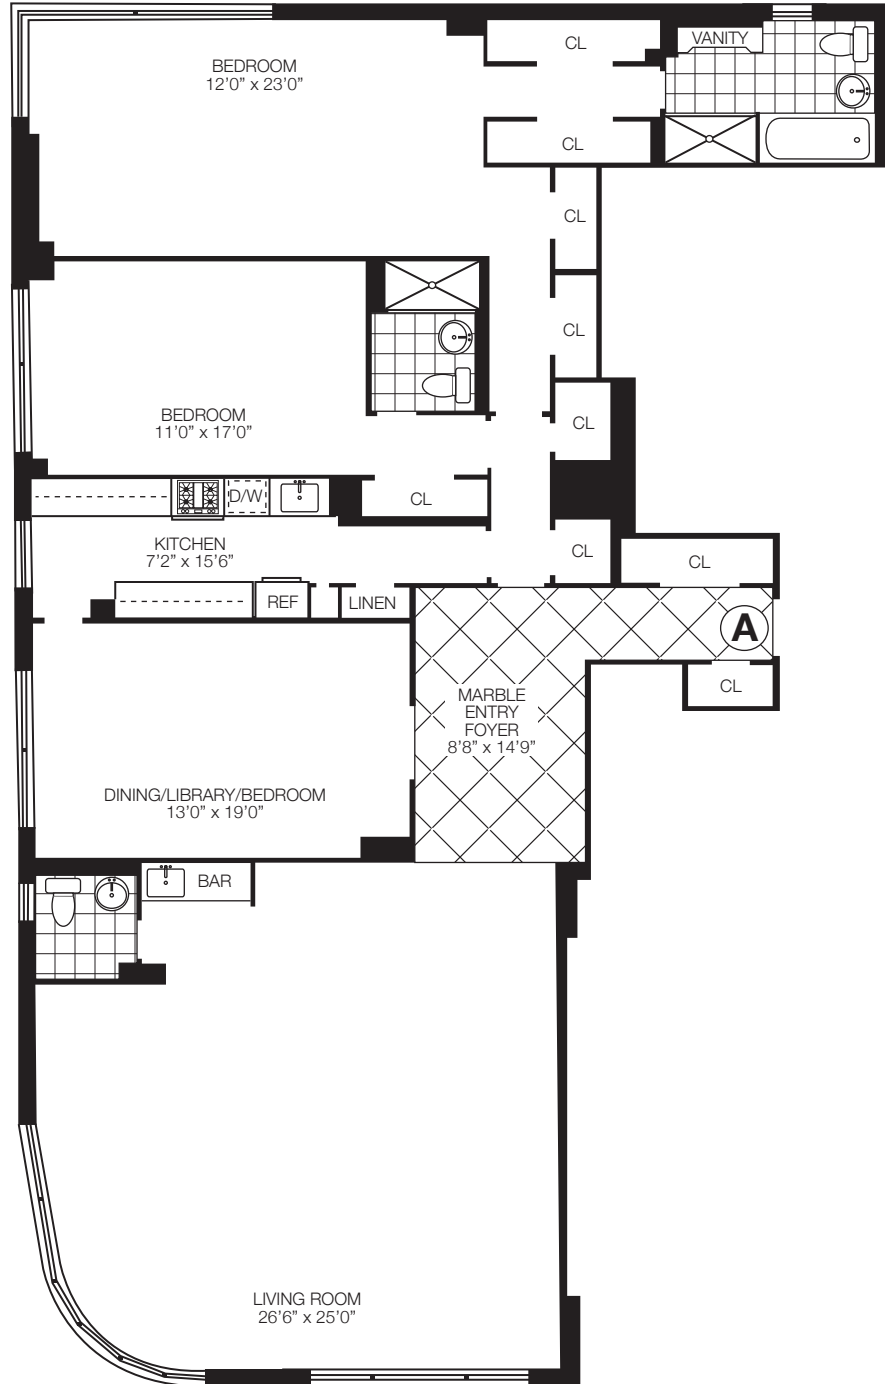

200
CENTRAL PARK SOUTH

Apartment Tower A, 22nd Through 35th Floors

212.755.5645
urbanaproperties.com

CENTRAL PARK

The unit layout, square footage and dimensions are approximate and subject to normal construction variances and tolerances. Square footage exceeds usable floor area. Apartments may vary in layout and equipment.