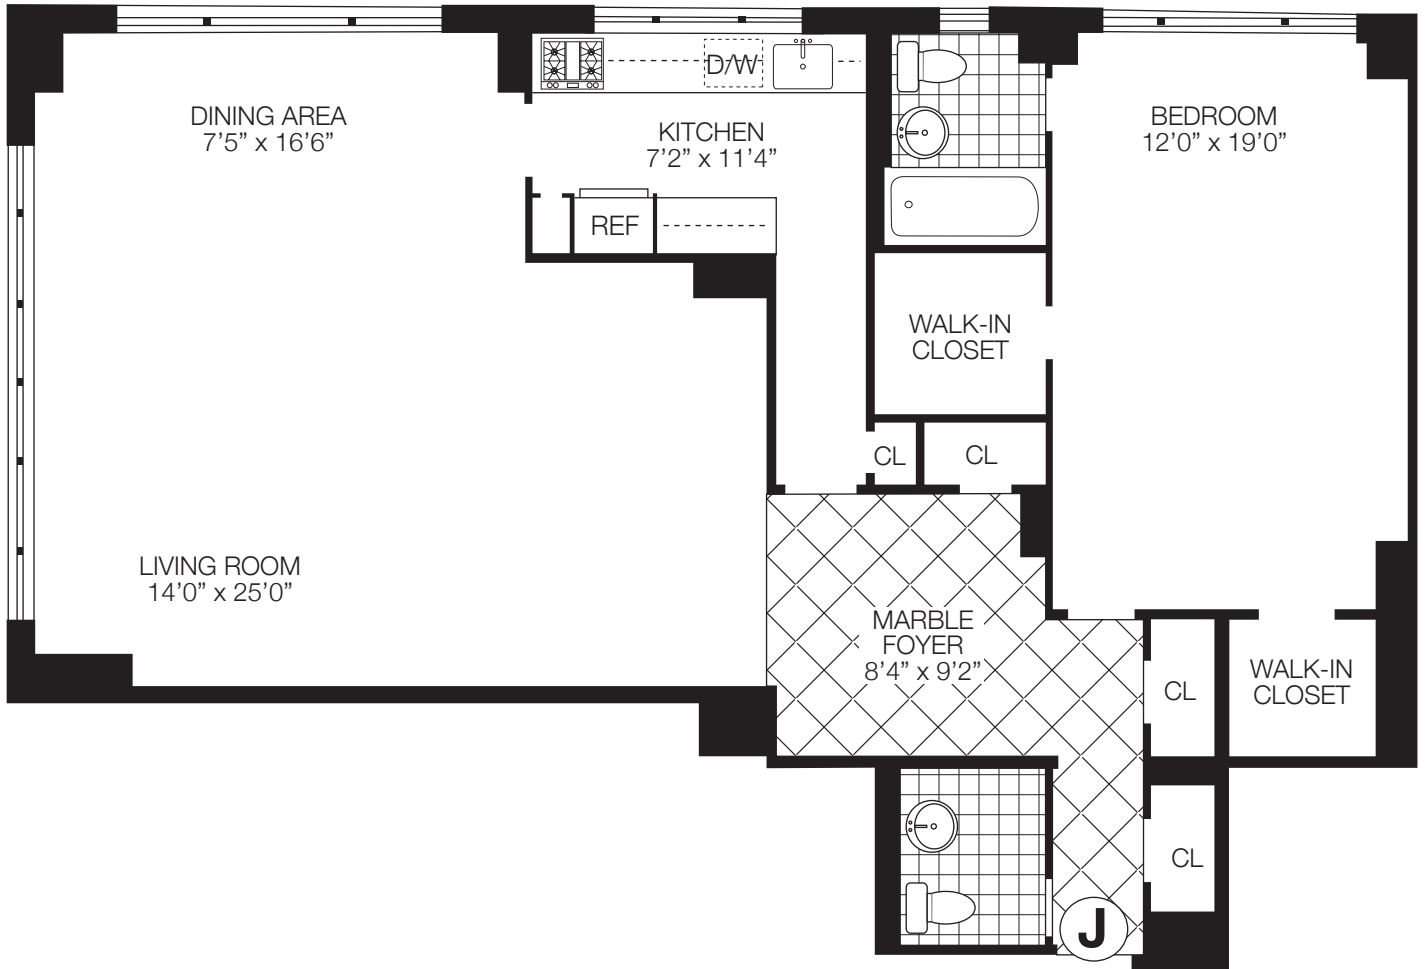

WEST 58TH STREET

SEVENTH AVENUE

200
CENTRAL PARK SOUTH

Apartment J

212.755.5645
urbanaproperties.com

The unit layout, square footage and dimensions are approximate and subject to normal construction variances and tolerances. Square footage exceeds usable floor area. Apartments may vary in layout and equipment.