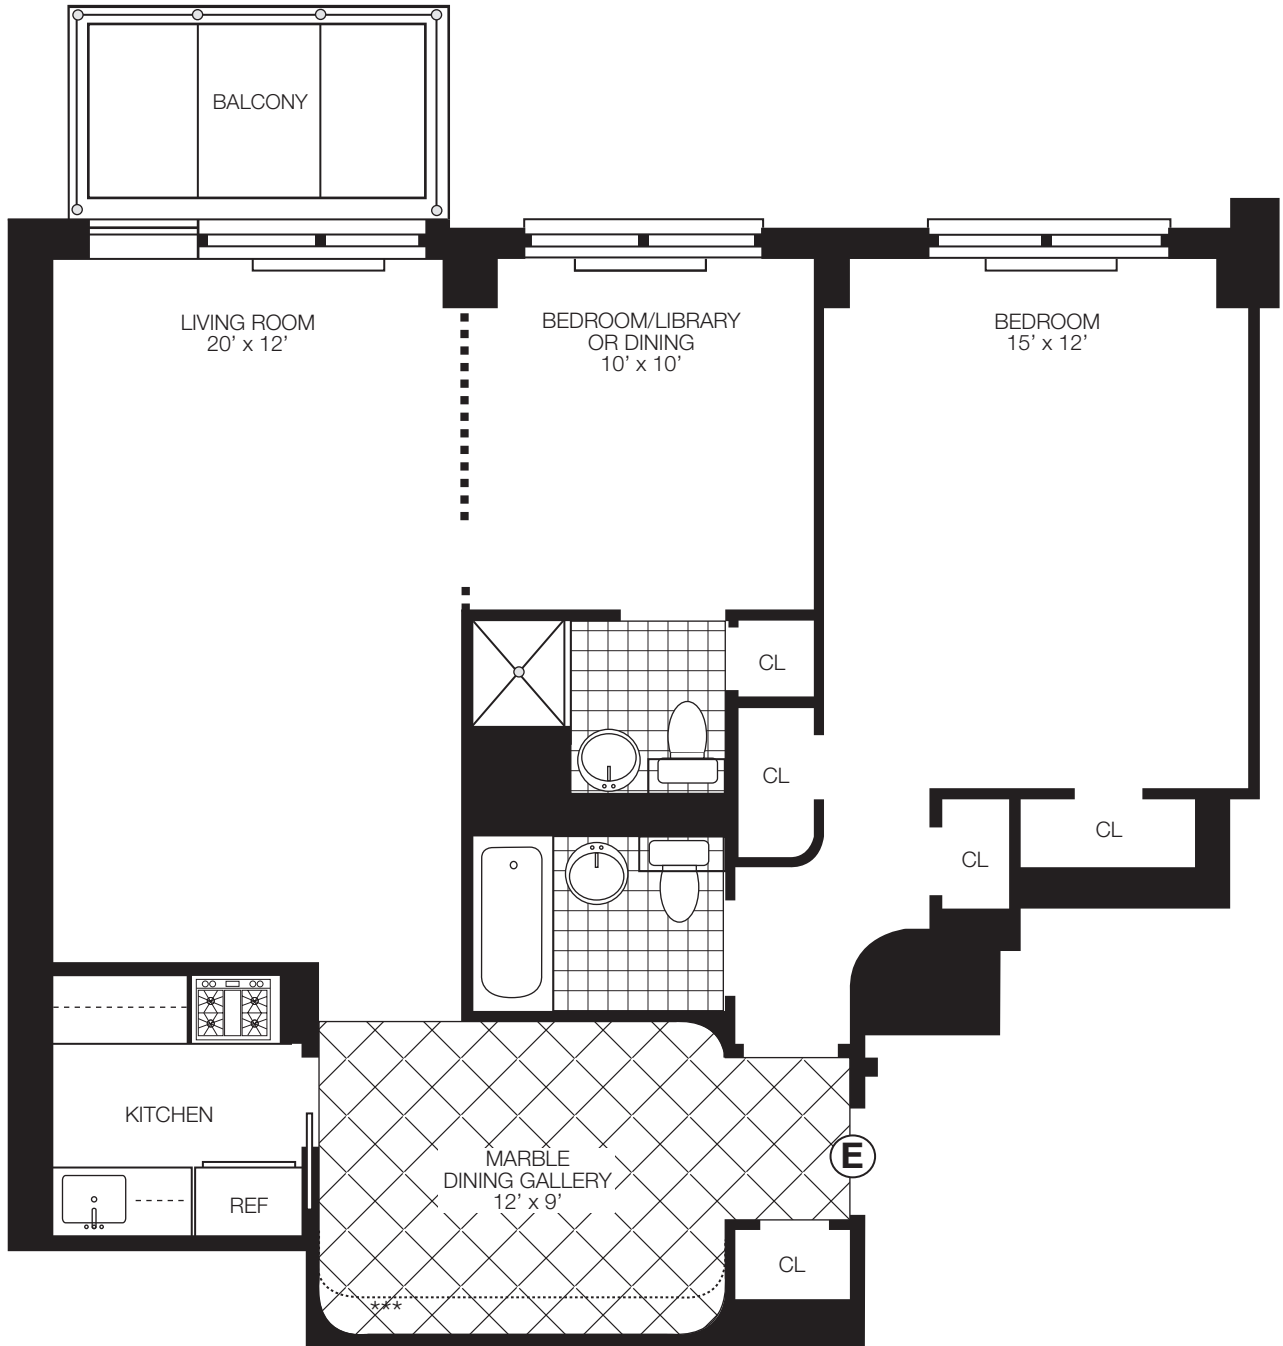

150 east 57th

Apartment E

EAST 57TH STREET

212.755.5645
urbanaproperties.com

The unit layout, square footage and dimensions are approximate and subject to normal construction variances and tolerances. Square footage exceeds usable floor area. Apartments may vary in layout and equipment.
*** Apartment E Dining Gallery is 8' wide on rental floors 3 through 21.